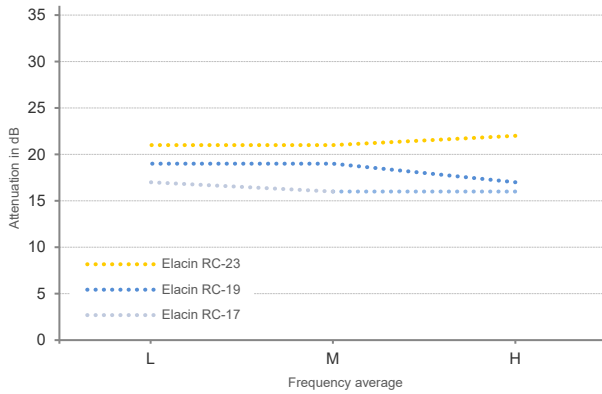

Attenuation curve

Attenuation values (EN352-2)

Elacin RC - Next Generation

Filter	L	M	H	SNR
Elacin RC-17	17	16	16	17
Elacin RC-19	19	19	17	19
Elacin RC-23	21	21	22	23