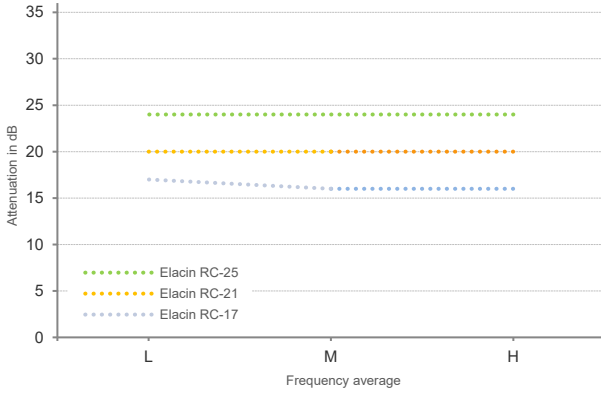

### Noise filter – Elacin RC - Next Generation

There is a choice of 3 filters, depending on the noise level:

Elacin RC-17 filter

Elacin RC-21 filter

Elacin RC-25 filter

**Attenuation curve**

**Attenuation values (EN352-2)**

**Elacin RC Next Generation**

Filter	L	M	H	SNR
Elacin RC-17	17	16	16	17
Elacin RC-21	20	20	20	21
Elacin RC-25	24	24	24	25